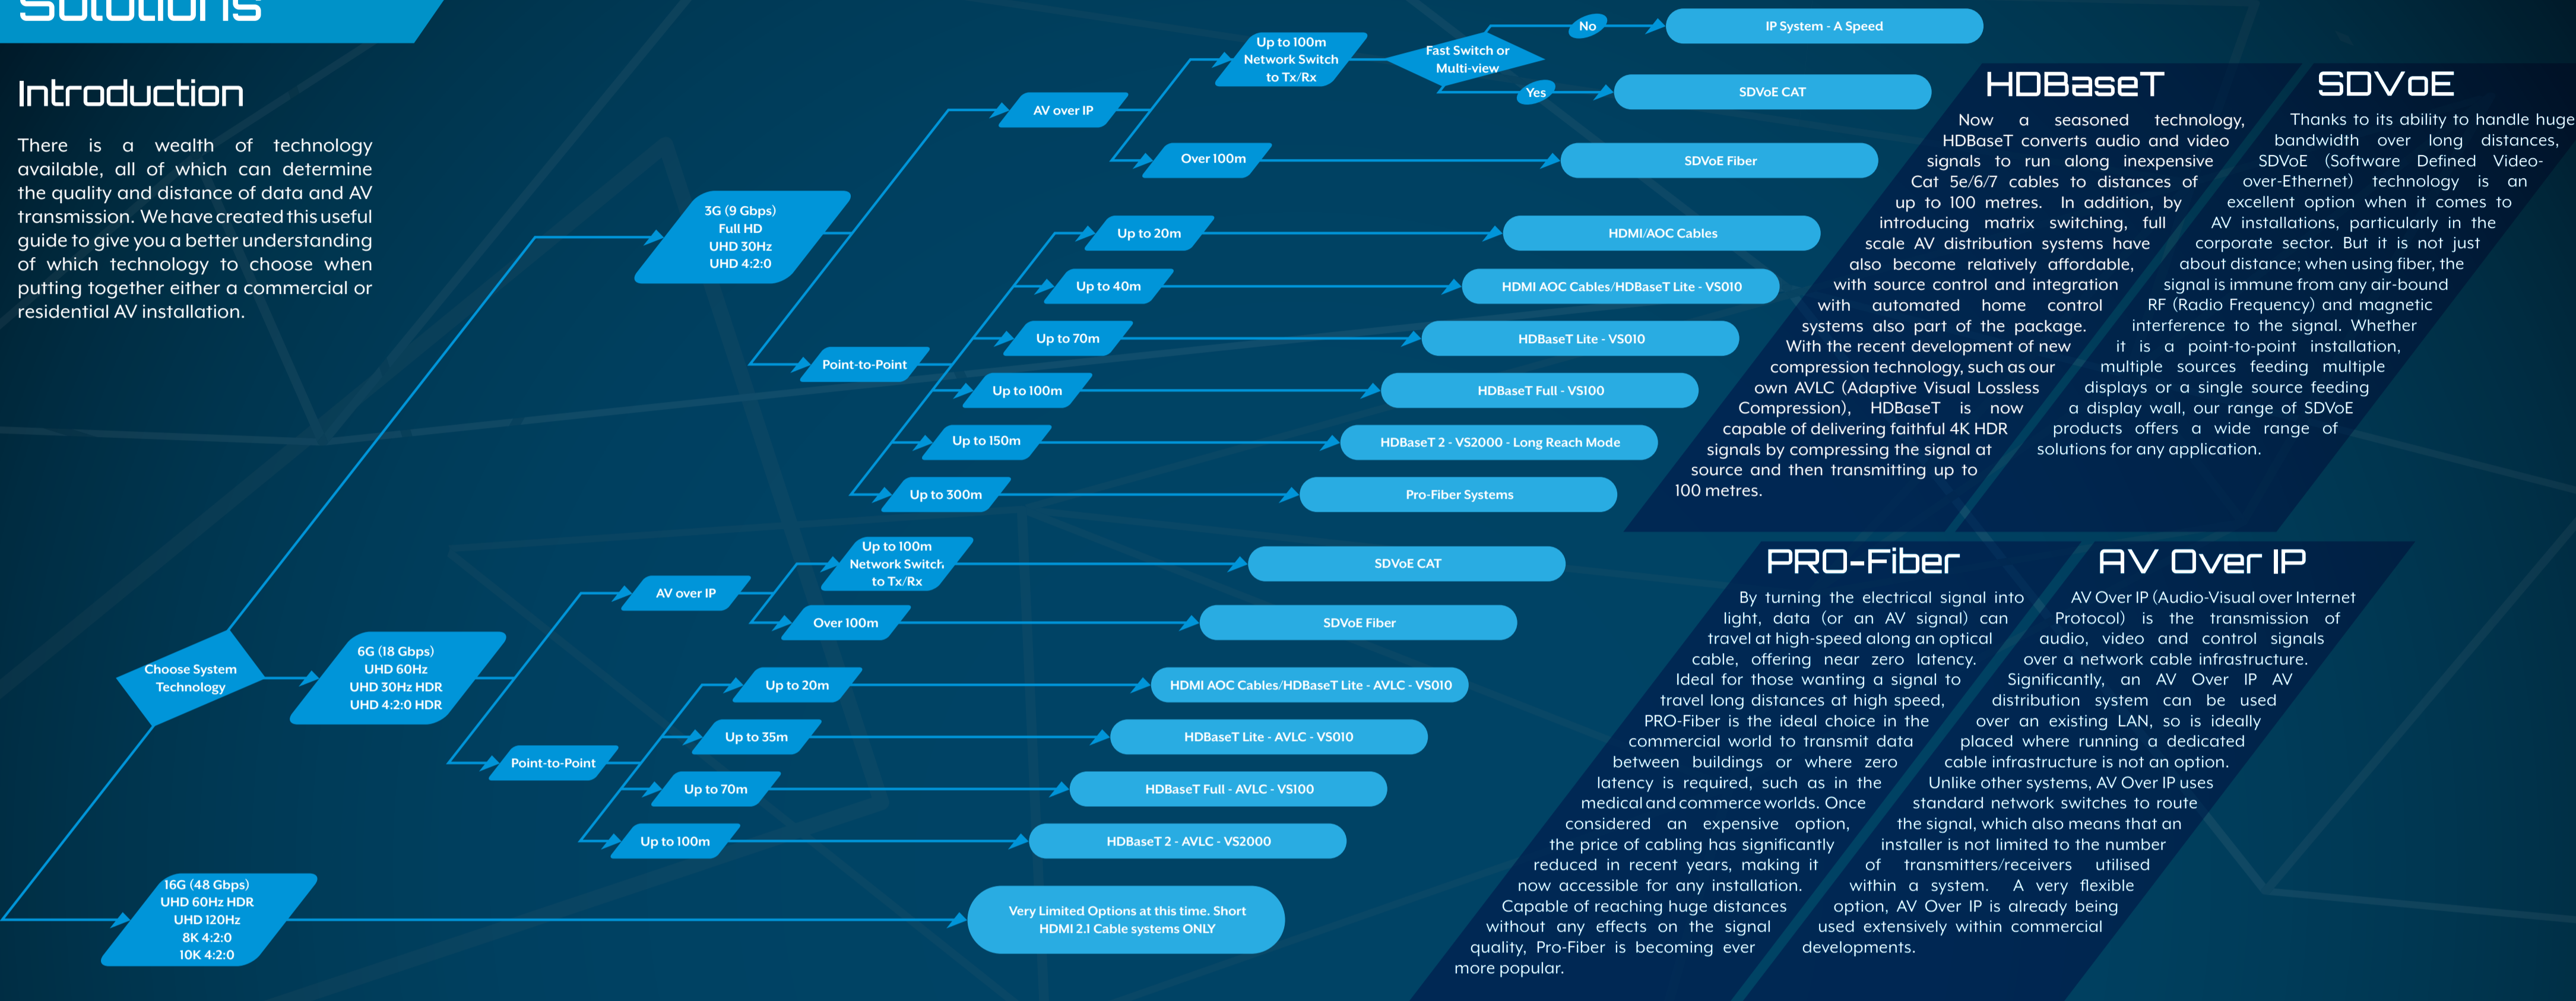

System Solutions

Introduction

There is a wealth of technology available, all of which can determine the quality and distance of data and AV transmission. We have created this useful guide to give you a better understanding of which technology to choose when putting together either a commercial or residential AV installation.

HDBaseT

Now a seasoned technology, HDBaseT converts audio and video signals to run along inexpensive Cat 5e/6/7 cables to distances of up to 100 metres. In addition, by introducing matrix switching, full scale AV distribution systems have also become relatively affordable, with source control and integration with automated home control systems also part of the package. With the recent development of new compression technology, such as our own AVLC (Adaptive Visual Lossless Compression), HDBaseT is now capable of delivering faithful 4K HDR signals by compressing the signal at source and then transmitting up to 100 metres.

SDVoE

Thanks to its ability to handle huge bandwidth over long distances, SDVoE (Software Defined Video-over-Ethernet) technology is an excellent option when it comes to AV installations, particularly in the corporate sector. But it is not just about distance; when using fiber, the signal is immune from any air-borne RF (Radio Frequency) and magnetic interference to the signal. Whether it is a point-to-point installation, multiple sources feeding multiple displays or a single source feeding a display wall, our range of SDVoE products offers a wide range of solutions for any application.

PRO-Fiber

By turning the electrical signal into light, data (or an AV signal) can travel at high-speed along an optical cable, offering near zero latency. Ideal for those wanting a signal to travel long distances at high speed, PRO-Fiber is the ideal choice in the commercial world to transmit data between buildings or where zero latency is required, such as in the medical and commerce worlds. Once considered an expensive option, the price of cabling has significantly reduced in recent years, making it now accessible for any installation. Capable of reaching huge distances without any effects on the signal quality, PRO-Fiber is becoming ever more popular.

AV Over IP

AV Over IP (Audio-Visual over Internet Protocol) is the transmission of audio, video and control signals over a network cable infrastructure. Significantly, an AV Over IP AV distribution system can be used over an existing LAN, so is ideally placed where running a dedicated cable infrastructure is not an option. Unlike other systems, AV Over IP uses standard network switches to route the signal, which also means that an installer is not limited to the number of transmitters/receivers utilised within a system. A very flexible option, AV Over IP is already being used extensively within commercial developments.

Troubleshooting Guide

Introduction

AV fault-finding can be a complex process. That there is an issue is obvious but finding out what the issue is, can be a lot more complex. Our service department is called on a daily basis to help with AV-related issues, so we thought we would share our fault-finding process chart with you, just as a helping hand were you to have any future problems.